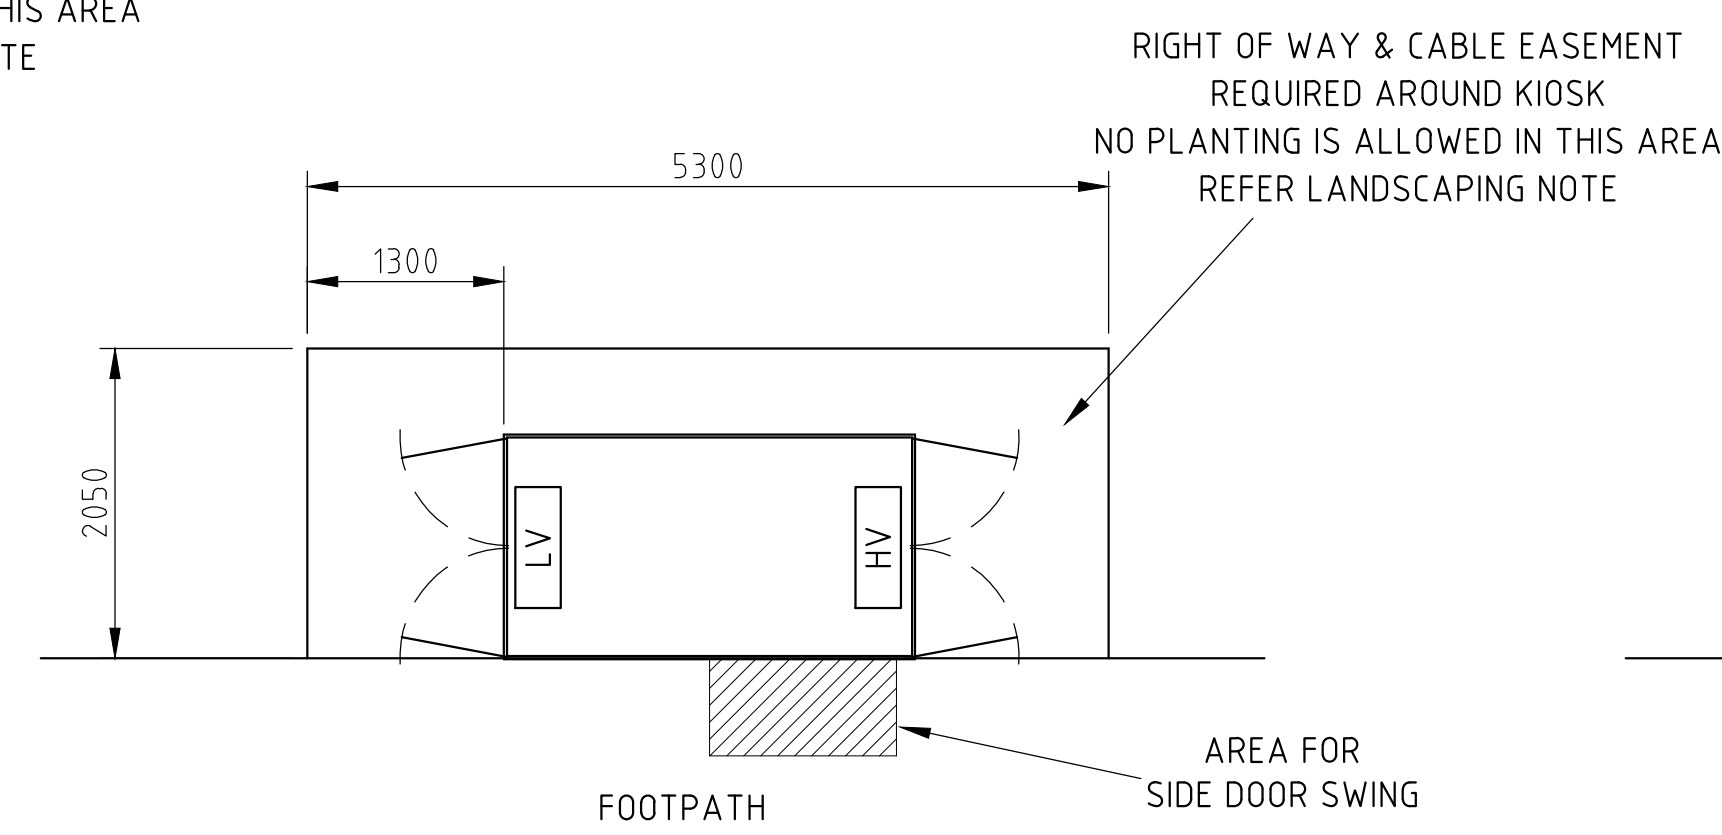

SITE PLAN B
USED IN URD AREAS ONLY
Scale 1:50