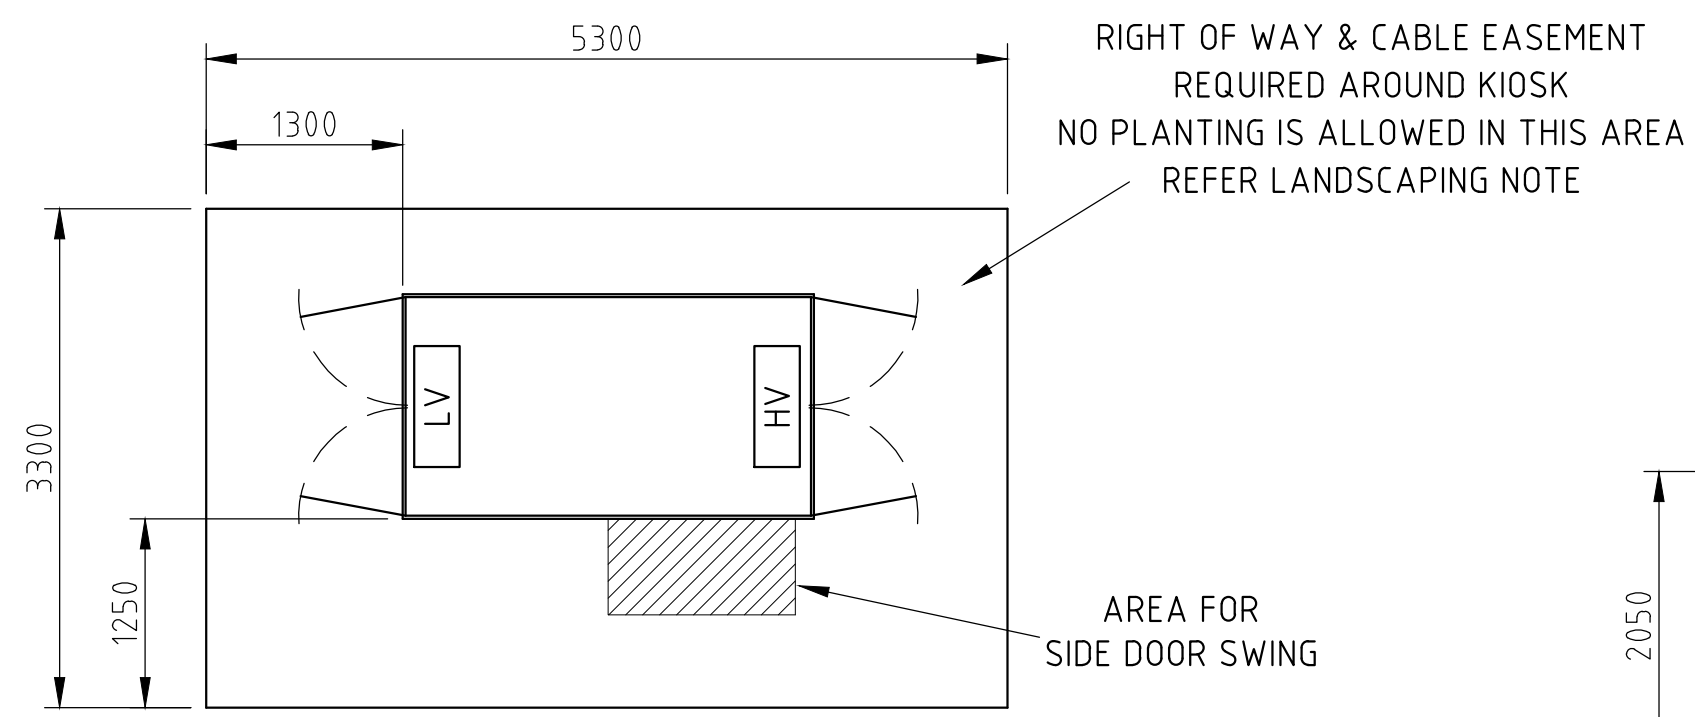

ALTERNATE SITE PLANS

SITE PLAN A
Scale 1:50