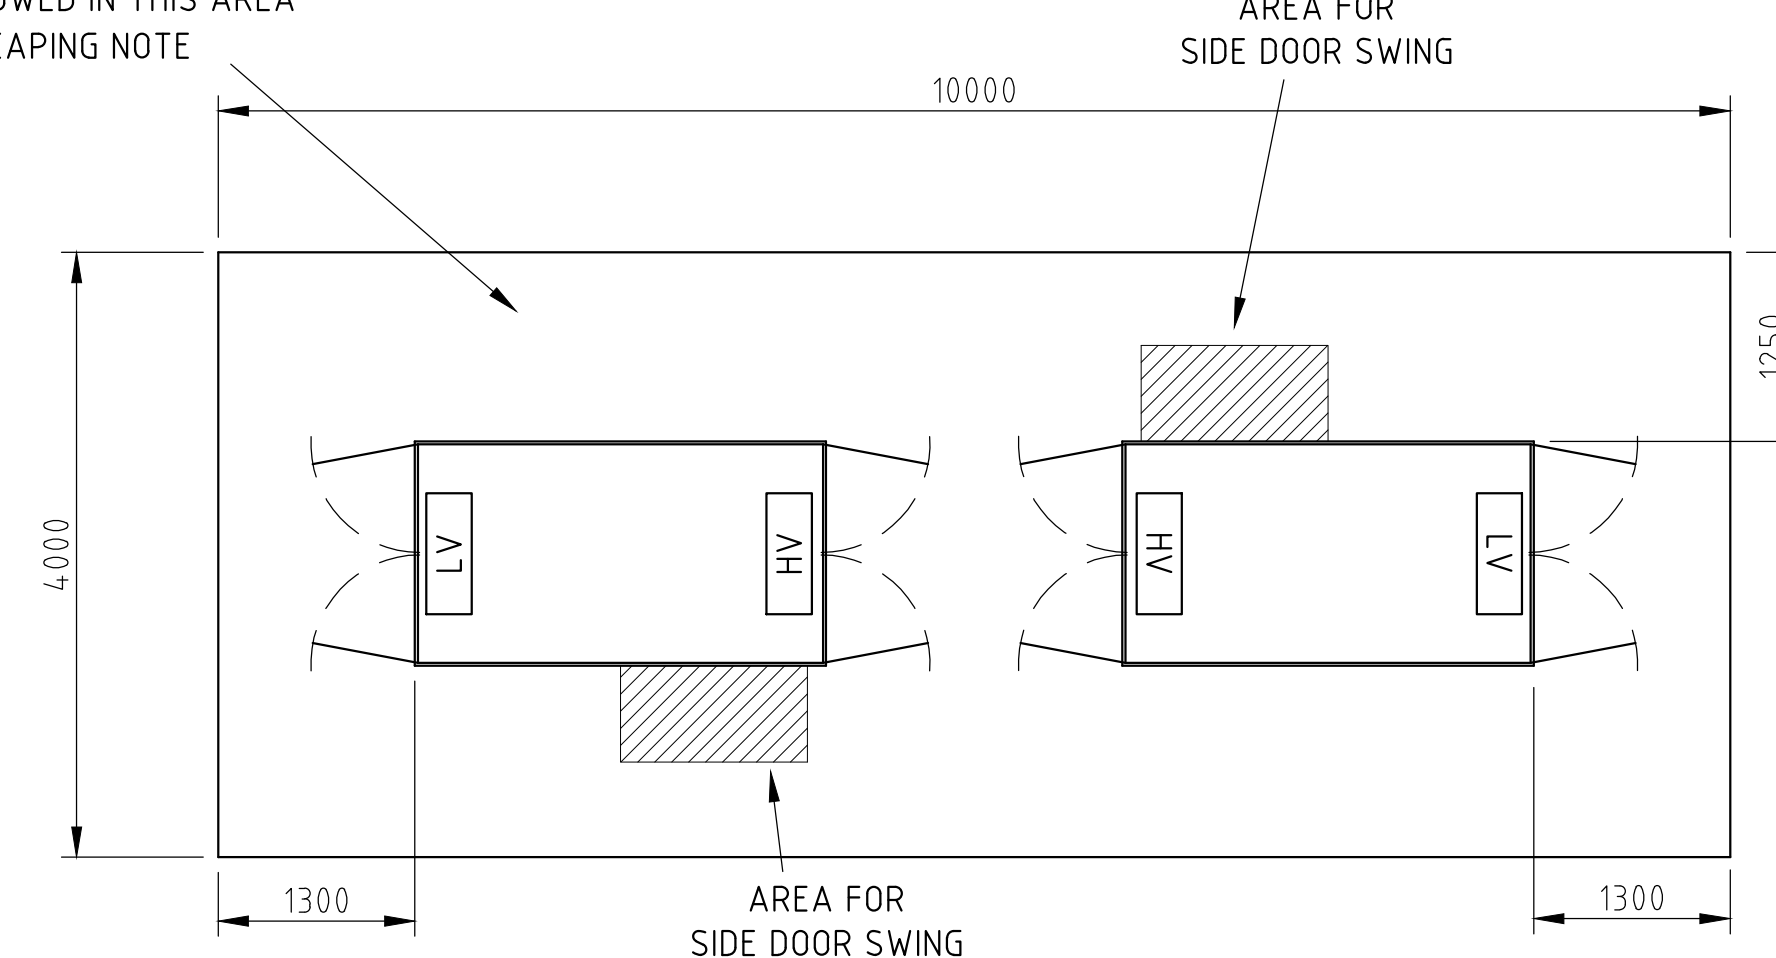

SITE PLAN E
Scale 1:50