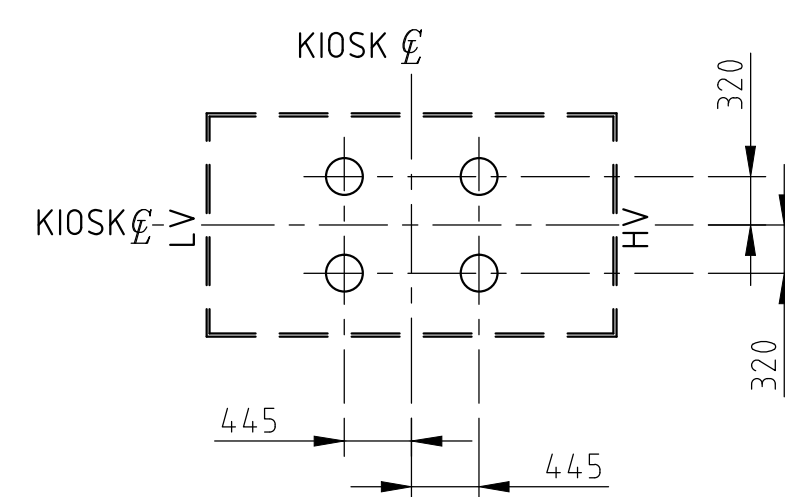

PIER LAYOUT
Scale 1:50