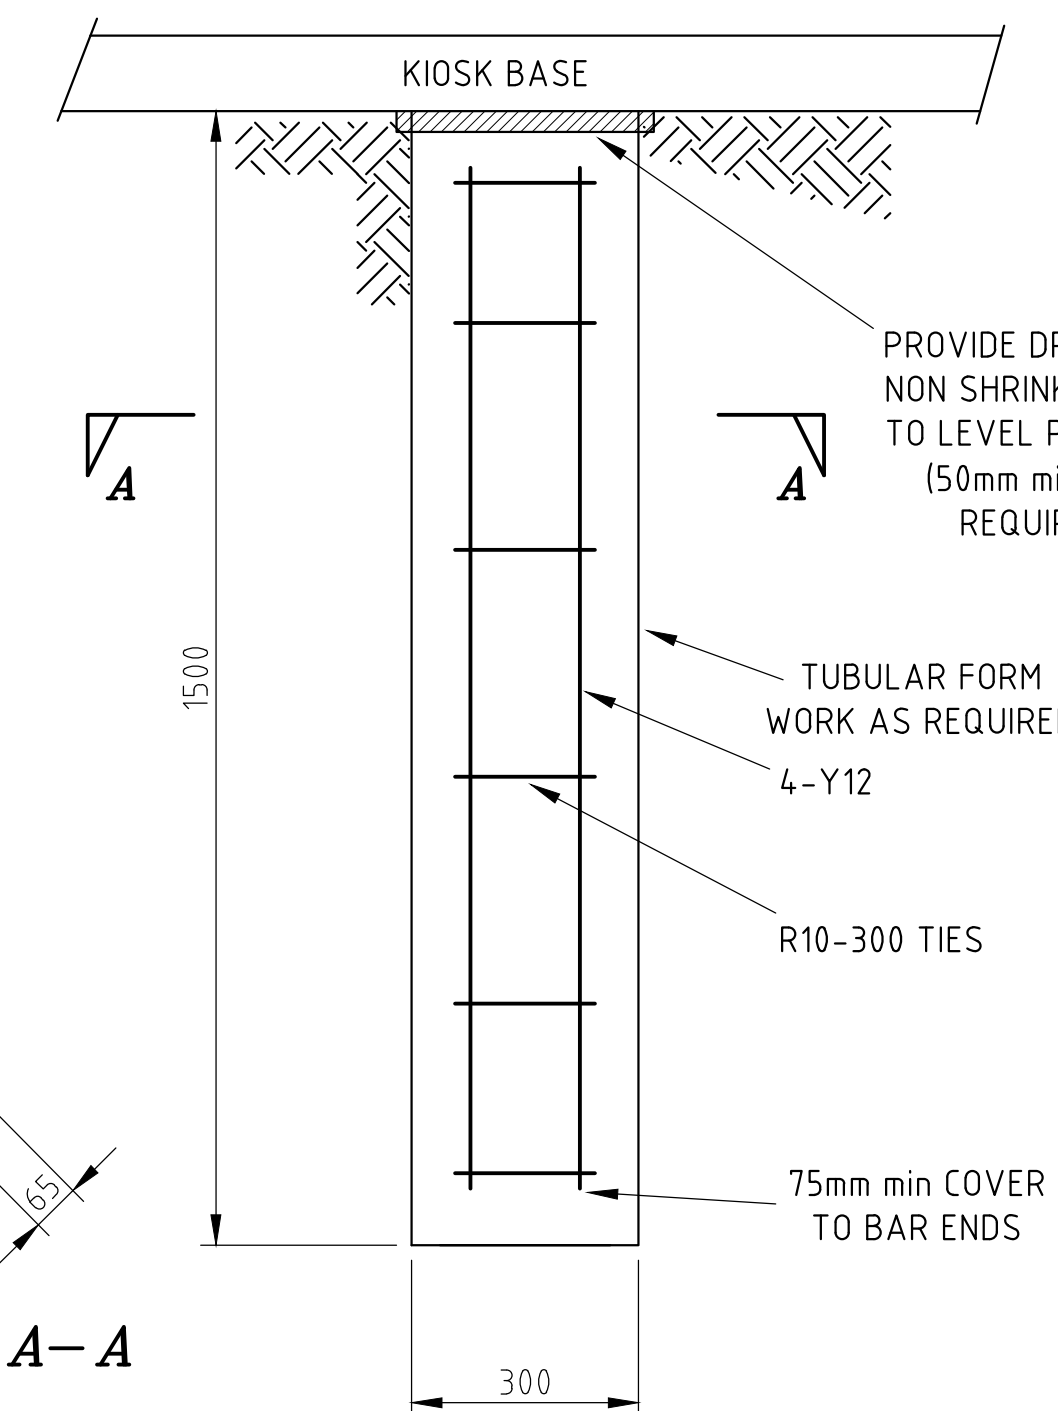

TYPICAL REINFORCED PIER
Scale 1:10

THE PIER SHOWN ABOVE IS TYPICAL ONLY AND MAY NOT BE SUITABLE FOR THE KIOSK INSTALLATION BEING PROPOSED. REFER TO PIERS NOTE FOR FURTHER INFORMATION

SECTION A-A