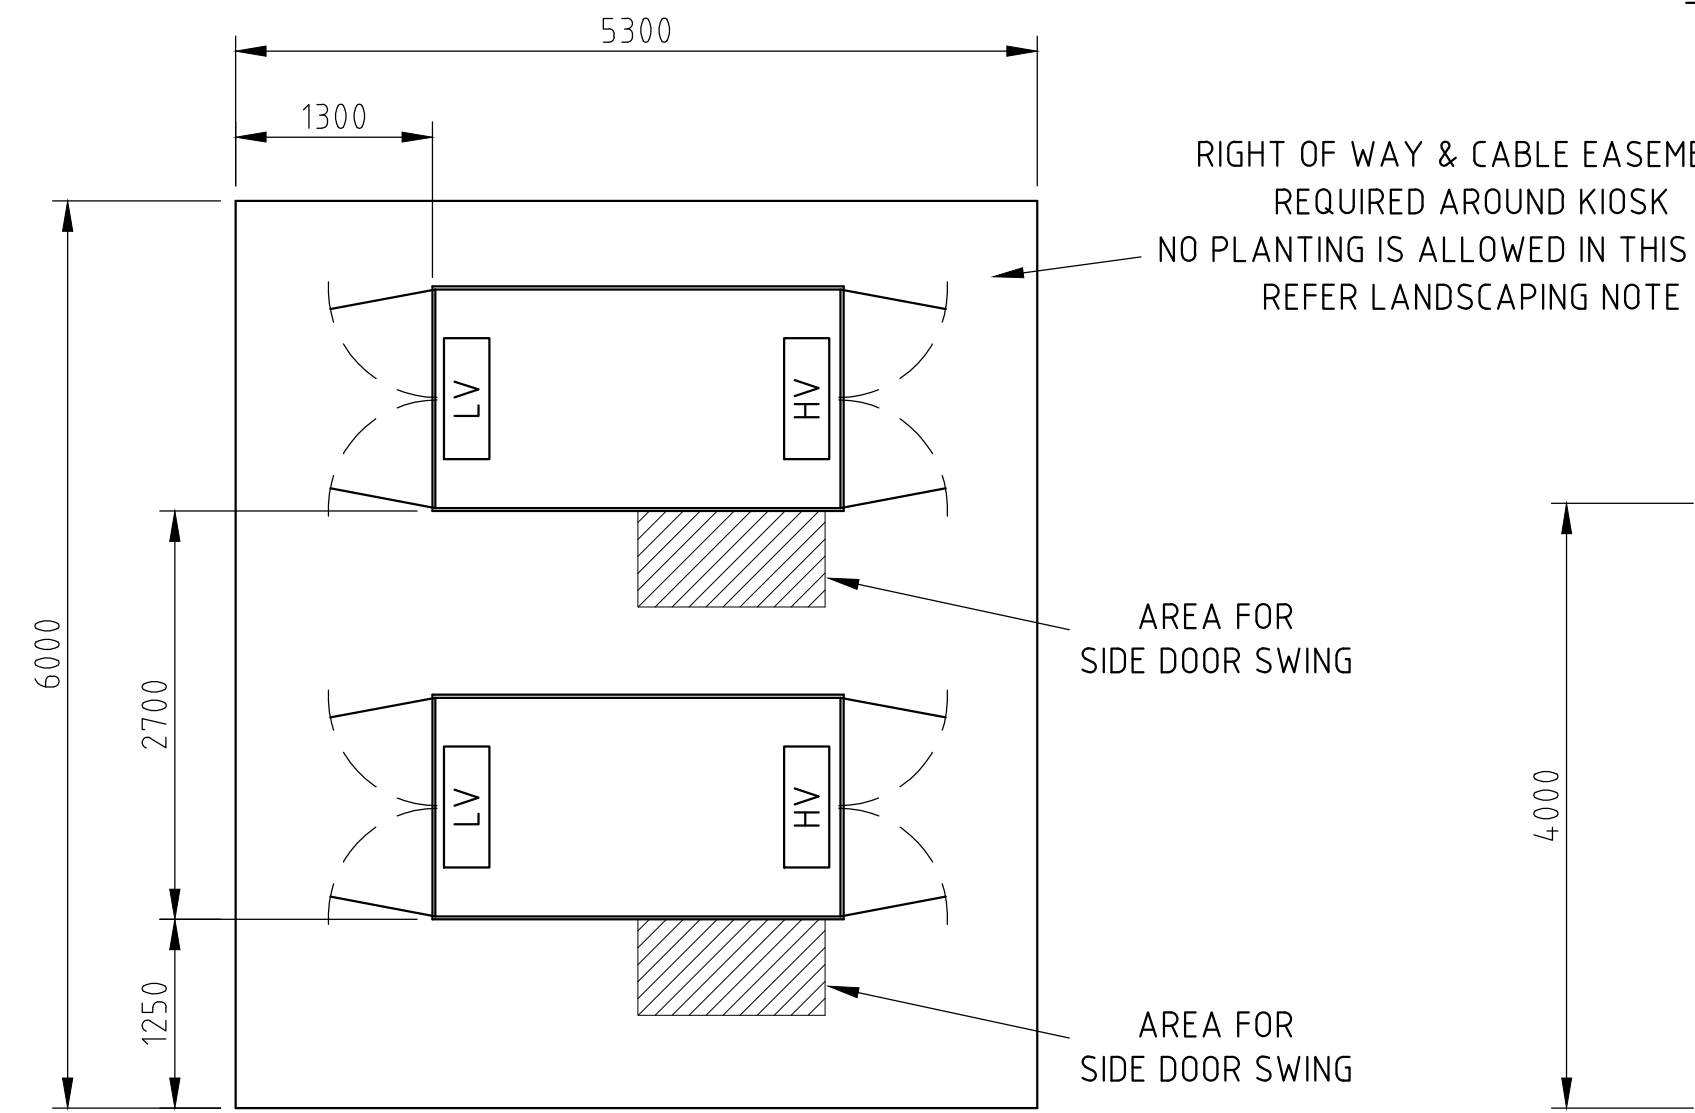

SITE PLAN D
Scale 1:50